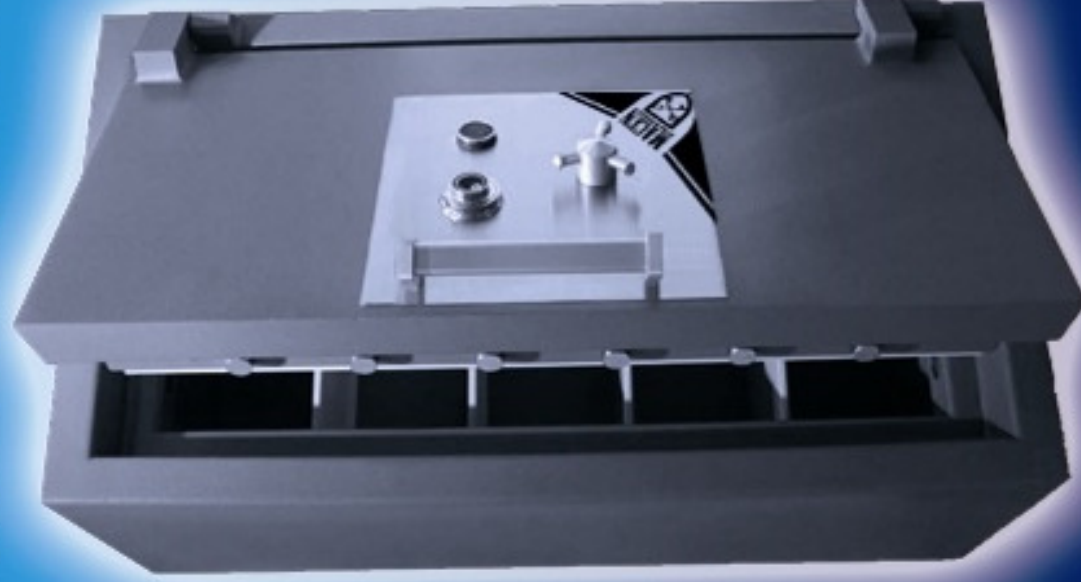

GUARDIAN

TL-30 TESTED-FACTORY APPROVED

Six Side Composite Burglary tool Resistant plus Fire Protection

Features

Two hour 350 fire rating. Tested at temp of 1800 °F for a period of 2 hours and inside temp did not exceed 350 °F

Six side protection against concentrated attacks with Mechanical and electric tools

Superior construction quality more costly units at an affordable price

Door at a thickness of 3.54" (90 mm) and body barrier at a thickness of 3.14" (80 mm)

Locks: a UL Group 2 combination lock and a seconded key lock or combination lock

A 3 way active boltwork with a locking mechanism that includes special elements including a glass plate which protect the core against sophisticated drilling from all sides

Model	Interior Dimensions in (mm)			Exterior Dimensions in (mm)			Capacity		Weight	
	Height	Width	Depth	Height	Width	Depth	(ft ³)	lbs	(kg)	
GU-251816	25 (635)	18 (457)	16 (406)	31.3 (795)	24.3 (617)	27 (686)	4.2	1183	(538)	
GU-342020	34 (864)	20 (508)	20 (508)	40.3 (1024)	26.3 (668)	31 (787)	7.85	1804	(820)	
GU-452020	45 (1143)	20 (508)	20 (508)	51.3 (1303)	26.3 (668)	31 (787)	10.3	2289	(1040)	
GU-552020	55 (1397)	20 (508)	20 (508)	61.3 (1557)	26.3 (668)	31 (787)	12.6	2681	(1217)	
GU-602020	60 (1524)	20 (508)	20 (508)	66.3 (1684)	26.3 (668)	31 (787)	13.8	2842	(1292)	
GU-652820	65 (1651)	28 (712)	20 (508)	71.3 (1811)	34.3 (871)	31 (787)	21	3650	(1659)	
GU-683626	68 (1727)	36 (915)	26 (660)	74.3 (1877)	42.3 (1074)	37 (940)	36.8	4135	(1879)	